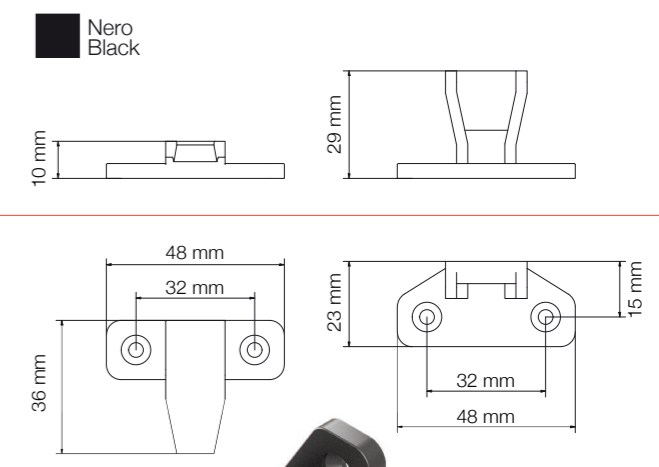

ma
co

Since 1955
Ferramenta e Accessori per il Mobile
Hardware and Furniture Fittings

MACO: Coperture e interpareti perfetti. La semplicità e la velocità di montaggio sono alleati del design quando il progetto è mettere al primo posto il risultato estetico finale, anche se si tratta di elementi nascosti, non visibili a lavoro finito. Nasce in casa **MACO**, leader nella produzione di componenti e accessori per il mobile, il nuovo giunto interparete **0915** che si adatta universalmente ad ogni situazione di arredo dove coperture e chiusure completano l'opera del montaggio con risultato estetico certo.

Il nuovo giunto interparete **0915** è progettato per il minimo impatto estetico, disponibile nella versione nero è facilissimo da montare: basta fissare gli elementi maschio e femmina in posizione consigliata e stringere le viti (non in dotazione). Di minimo ingombro e resistente, con chiusura a scatto precisa, il giunto interparete di **MACO** permette l'apertura, in caso di manutenzione o di accesso alla copertura, grazie allo speciale disegno della chiusura che evita rotture, eseguendo lo sblocco in modo perpendicolare.

MACO conferma con questo nuovo prodotto la propria attenzione alle esigenze dei designer d'interni e dei produttori di mobili attenti al design e alle soluzioni accessibili per renderlo ottimale in ogni situazione.

0915 di **MACO** è rigorosamente prodotto in Italia con materie prime certificate e garantite nella coerente filosofia di rispetto del Made in Italy caratteristica apprezzata da tutti i clienti **MACO**.