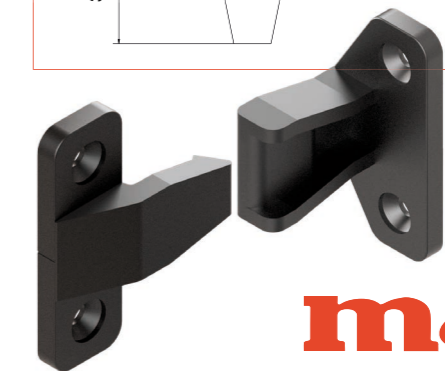

ma
co

Since 1955
Ferramenta e Accessori per il Mobile
Hardware and Furniture Fittings

MACO: Coperture e interpareti perfetti. La semplicità e la velocità di montaggio sono alleati del design quando il progetto è mettere al primo posto il risultato estetico finale, anche se si tratta di elementi nascosti, non visibili a lavoro finito. Nasce in casa **MACO**, leader nella produzione di componenti e accessori per il mobile, il nuovo giunto interparete **0915** che si adatta universalmente ad ogni situazione di arredo dove coperture e chiusure completano l'opera del montaggio con risultato estetico certo.

Il nuovo giunto interparete **0915** è progettato per il minimo impatto estetico, disponibile nella versione nero è facilissimo da montare: basta fissare gli elementi maschio e femmina in posizione consigliata e stringere le viti (non in dotazione). Di minimo ingombro e resistente, con chiusura a scatto precisa, il giunto interparete di **MACO** permette l'apertura, in caso di manutenzione o di accesso alla copertura, grazie allo speciale disegno della chiusura che evita rotture, eseguendo lo sblocco in modo perpendicolare.

MACO conferma con questo nuovo prodotto la propria attenzione alle esigenze dei designer d'interni e dei produttori di mobili attenti al design e alle soluzioni accessibili per renderlo ottimale in ogni situazione.

0915 di **MACO** è rigorosamente prodotto in Italia con materie prime certificate e garantite nella coerente filosofia di rispetto del Made in Italy caratteristica apprezzata da tutti i clienti **MACO**.